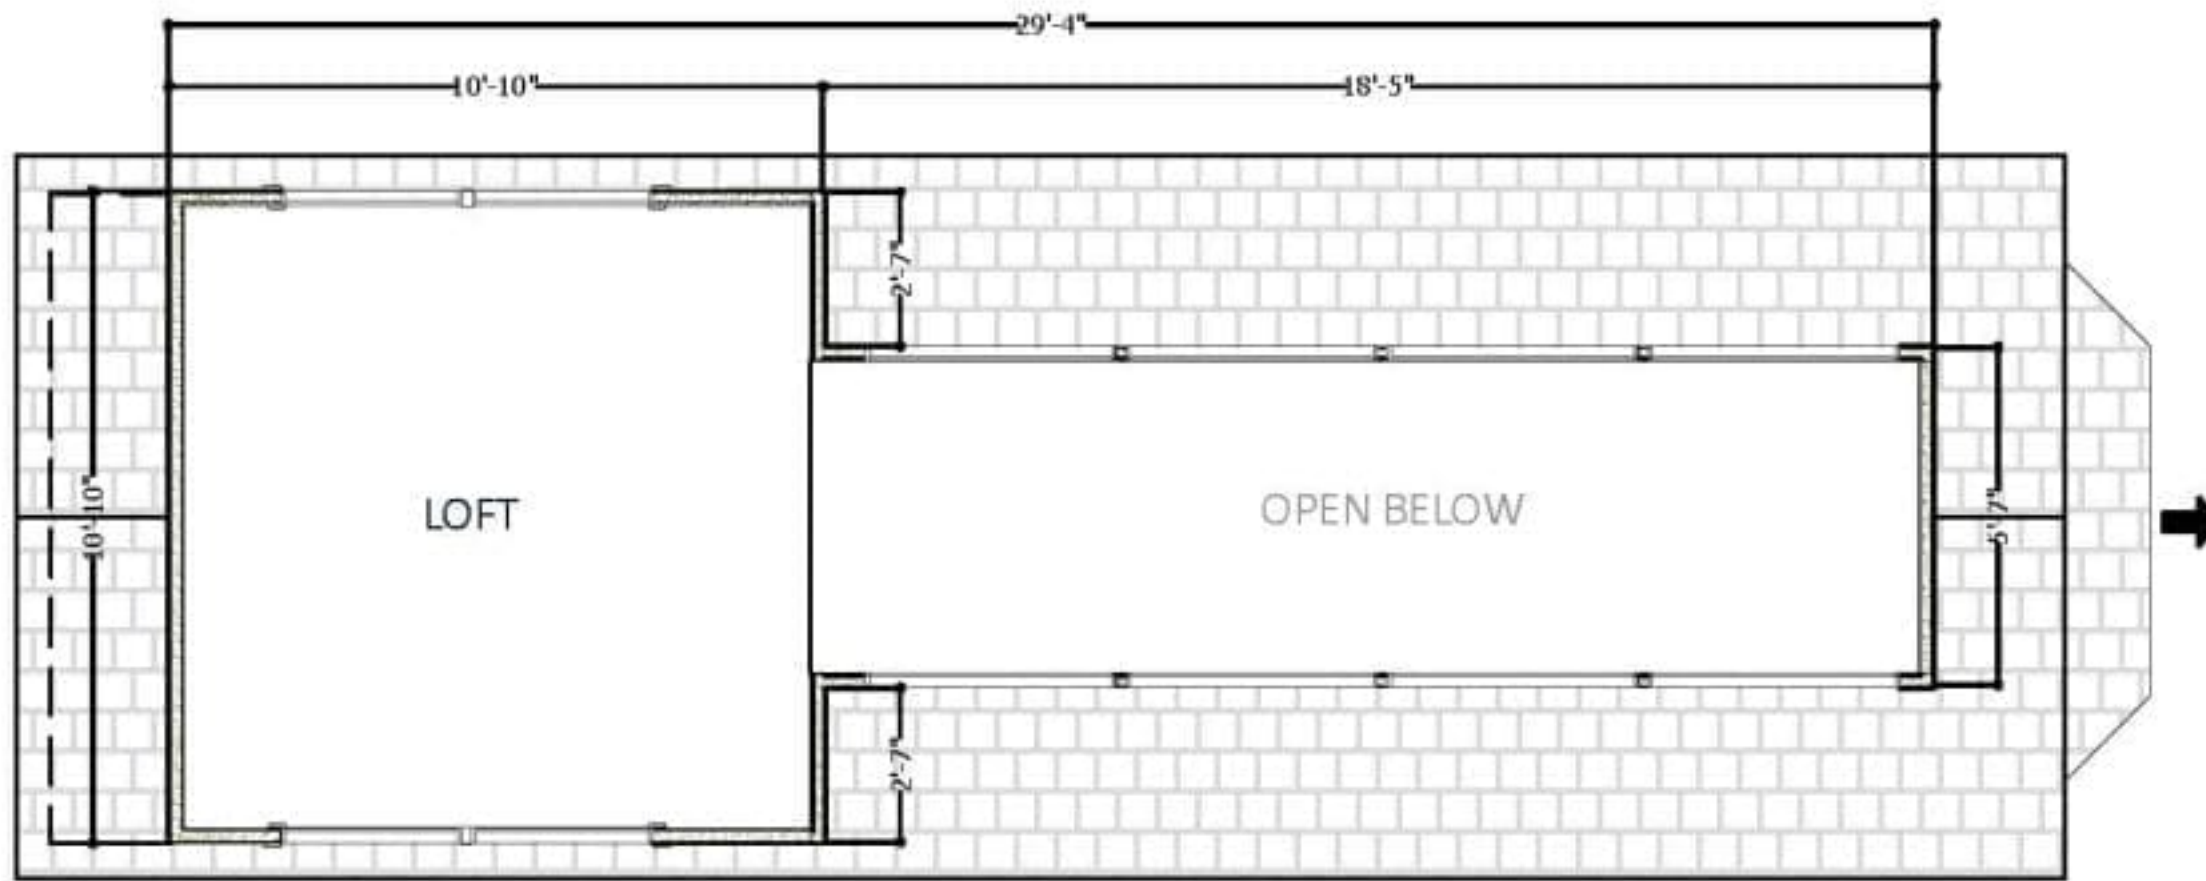

MATERIAL SCHEDULE	
A	3/0 x 4/0 Window
B	2/0 x 3/0 Window
C	5/0 x 4/0 Fixed Glass Window
D	3/0 LH; In Swing Door
E	Interior Swing Door
F	Sliding Barn Door
G	Opening
H	Fixed Glass Window
1	24" 1-Drawer Base Cab.
2	30" Sink Base Cab.
3	24" 3-Drawer Base Cab.
4	Space for 10.1 cu.ft. Fridge NOT INCLUDED
5	W/D Hook-up
6	36" Fiberglass Shower
	Fixed Glass - Size TBD on-site
➔	Trailer Tongue

REVISIONS	
7.2023	
11 x 17	
$\frac{3}{16}'' = 12''$	
A.1	

The Birmingham
 Randy Jones - Incredible Tiny Homes
 Newport, TN