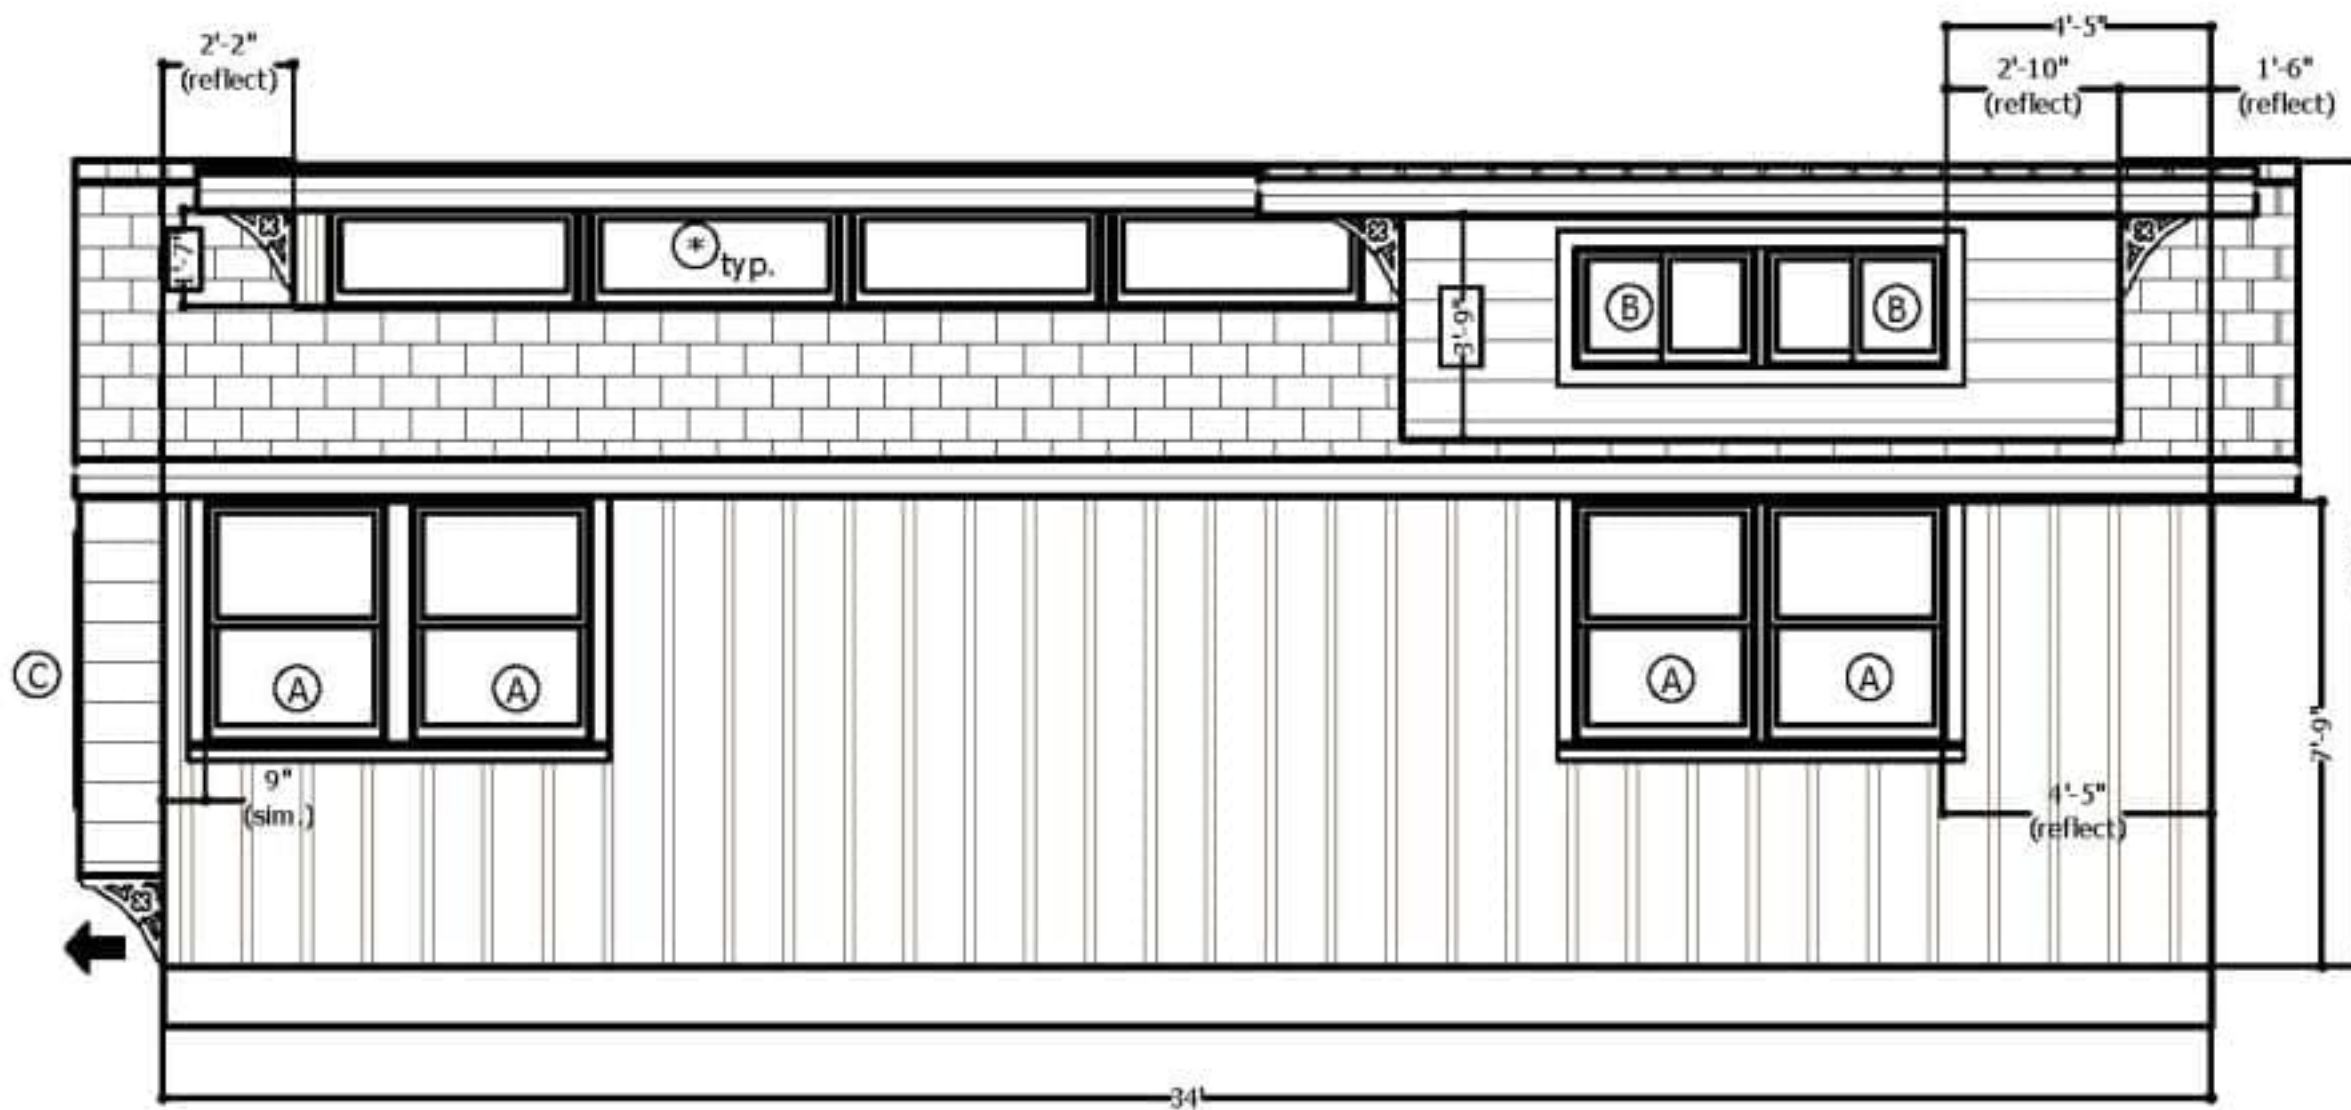

MATERIAL SCHEDULE	
A	3/0 x 4/0 Window
B	2/0 x 3/0 Window
C	5/0 x 4/0 Fixed Glass Window
D	3/0 LH; In Swing Door
E	Interior Swing Door
F	Sliding Barn Door
G	Opening
H	Fixed Glass Window
1	24" 1-Drawer Base Cab.
2	30" Sink Base Cab.
3	24" 3-Drawer Base Cab.
4	Space for 10.1 cu.ft. Fridge NOT INCLUDED
5	W/D Hook-up
6	36" Fiberglass Shower
	Fixed Glass - Size TBD on-site
➔	Trailer Tongue

REVISIONS	
7.2023	
11 x 17	
$\frac{3}{16}'' = 12''$	
A.1	

The Birmingham
 Randy Jones - Incredible Tiny Homes
 Newport, TN