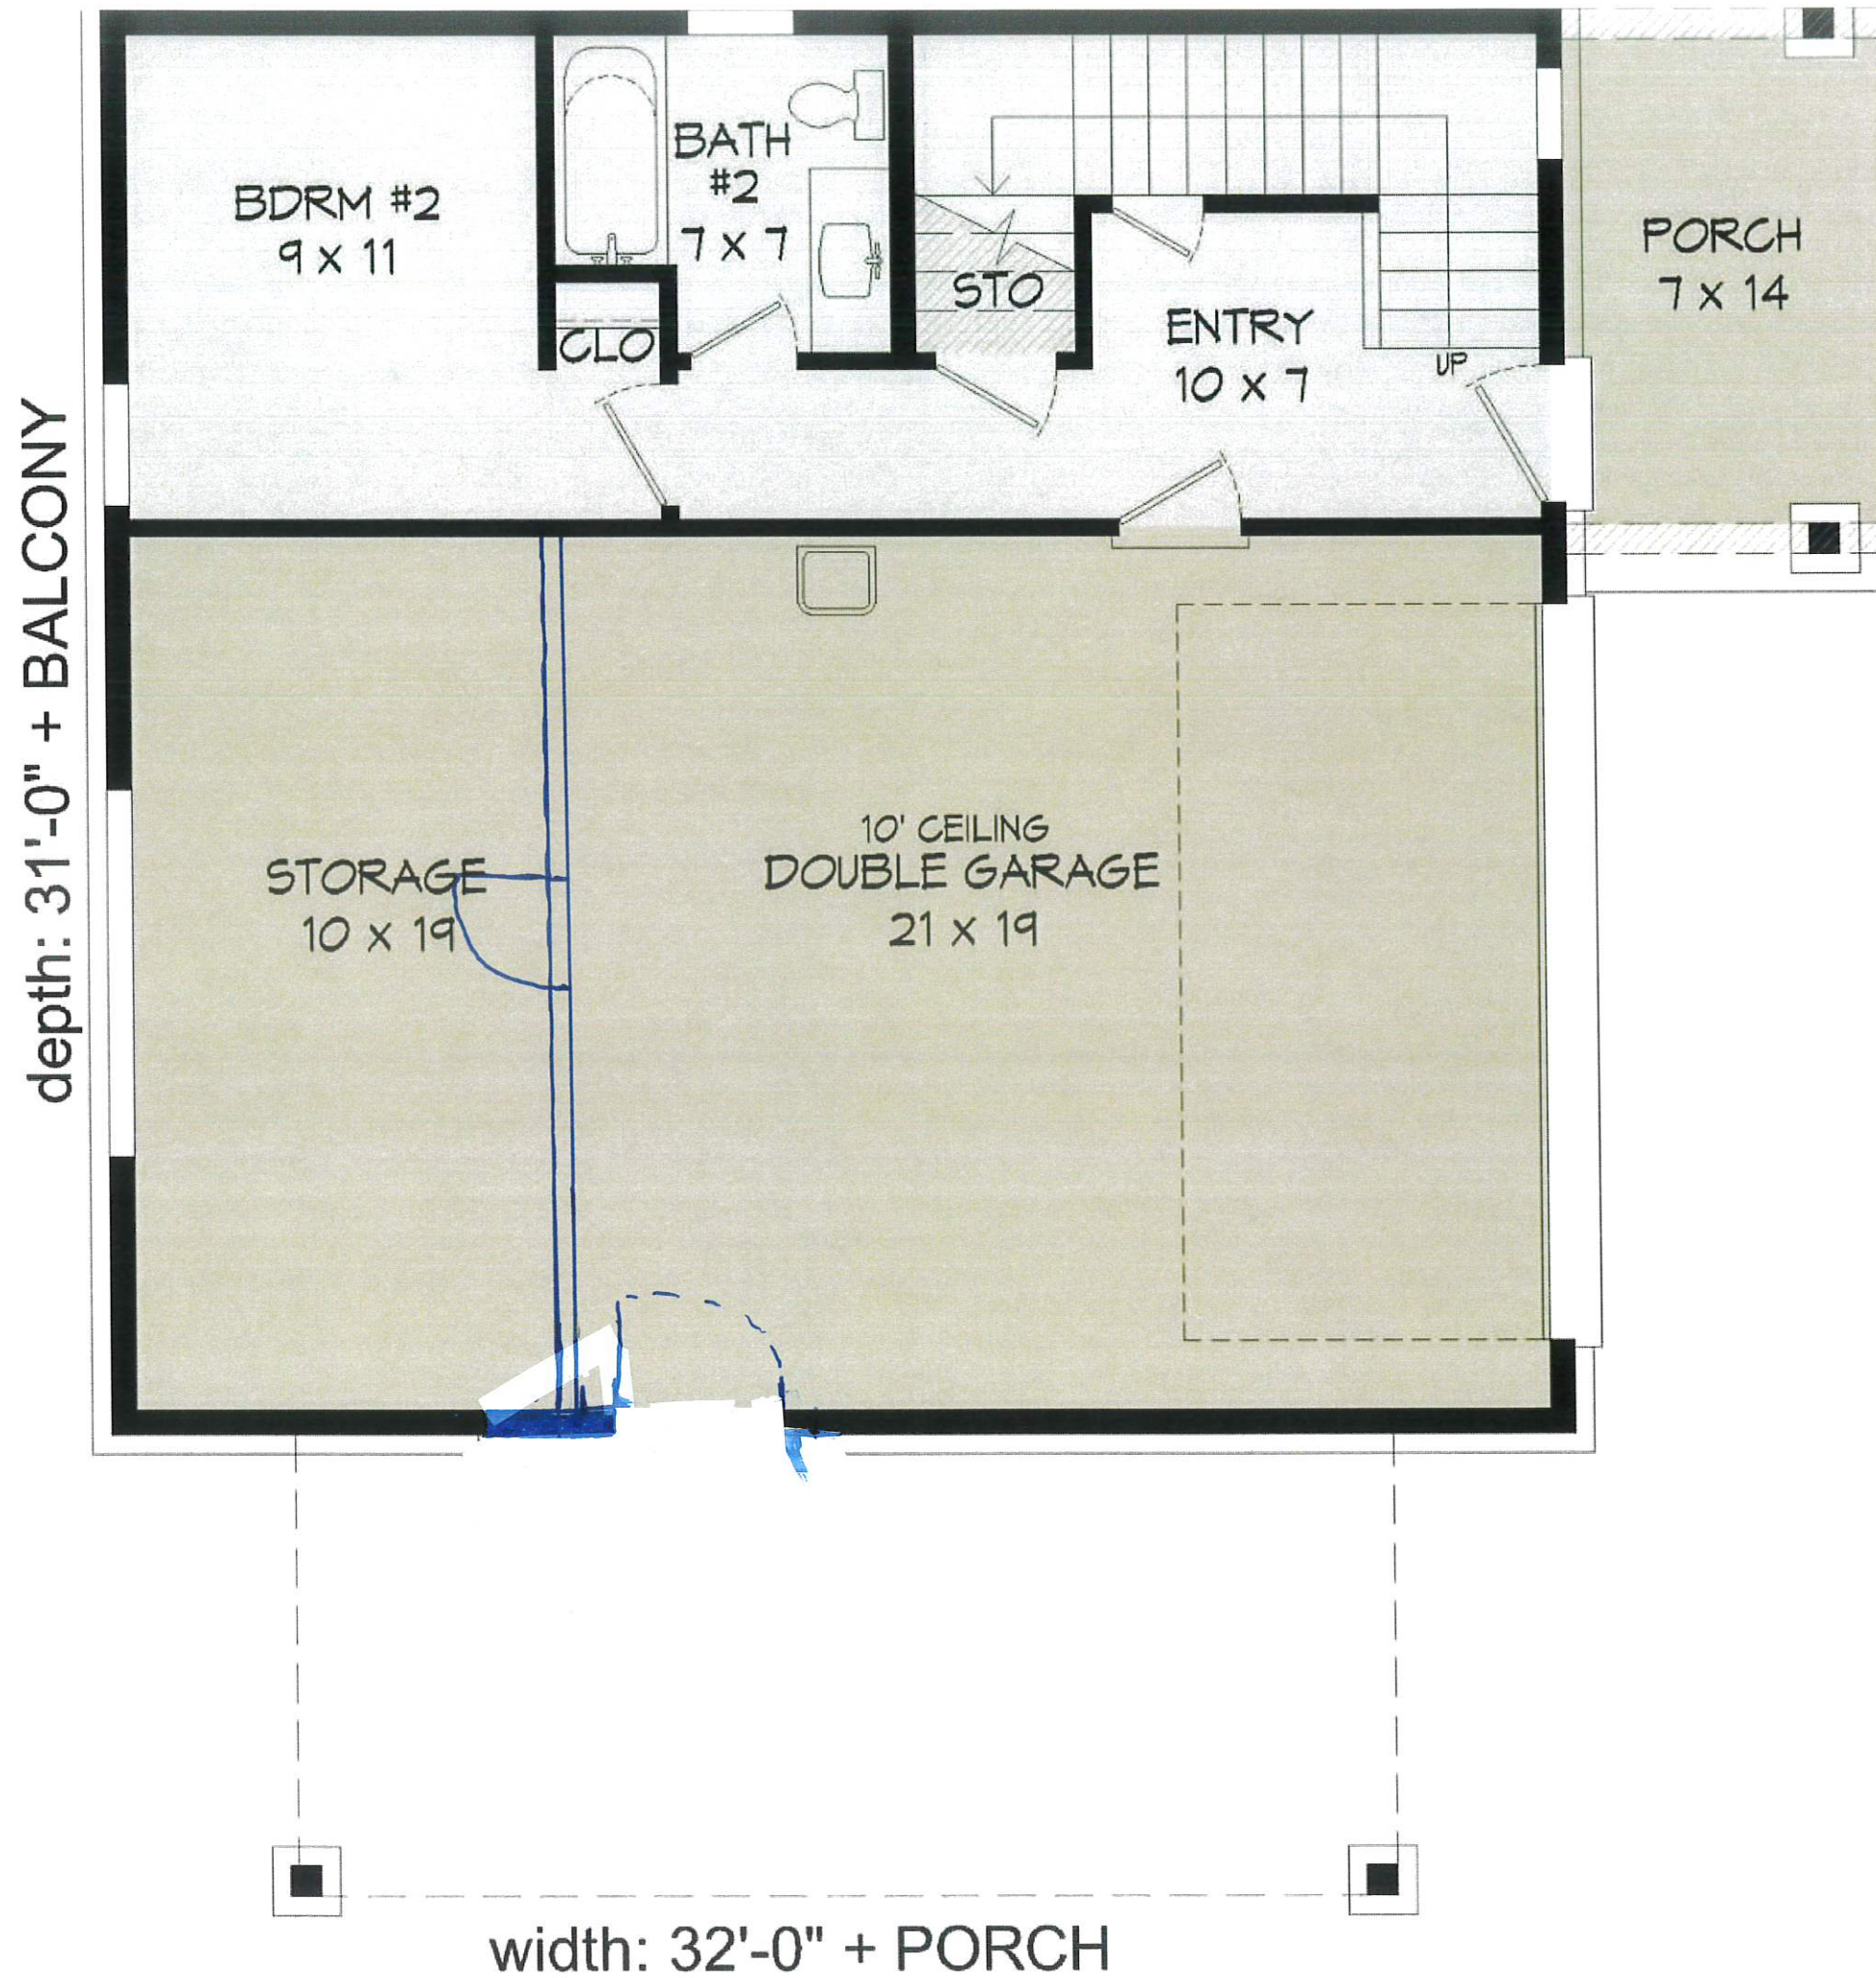

Carter Wood - 528 Sq. Ft.

Starting at \$139,900

The Adyson - 1,559 Sq. Ft.

Starting at \$249,900 (Art Loft Extra)

The Adyson - 1,559 Sq. Ft.

Starting at \$249,900 (Art Loft Extra)

 **AMERICA'S BEST**
HOUSE PLANS
EXCLUSIVE IMAGE

The Adyson - 1,559 Sq. Ft.

Starting at \$249,900 (Art Loft Extra)

The Adyson -
1,559 Sq. Ft.

Starting at \$249,900
(Art Loft Extra)

The Adyson -
1,559 Sq. Ft.

Starting at \$249,900
(Art Loft Extra)

The Adyson -
1,559 Sq. Ft.

Starting at \$249,900
(Art Loft Extra)

UPPER LEVEL LOFT PLAN

Sweet Magnolia - 1,108 Sq. Ft.

Starting at \$179,900 (Fireplace/Chimney Extra)

Sweet Magnolia

Starting at \$179,900
(Fireplace/Chimney Extra)

Connor Stone - 966 Sq. Ft.

Starting at \$175,900

Connor Stone

Starting at \$175,900

Linden View - 1,107 Sq. Ft.

Starting at \$194,900

Linden View - 1107 Sq. Ft.

Starting at \$194,900

Hayes House - 1,105 Sq. Ft.