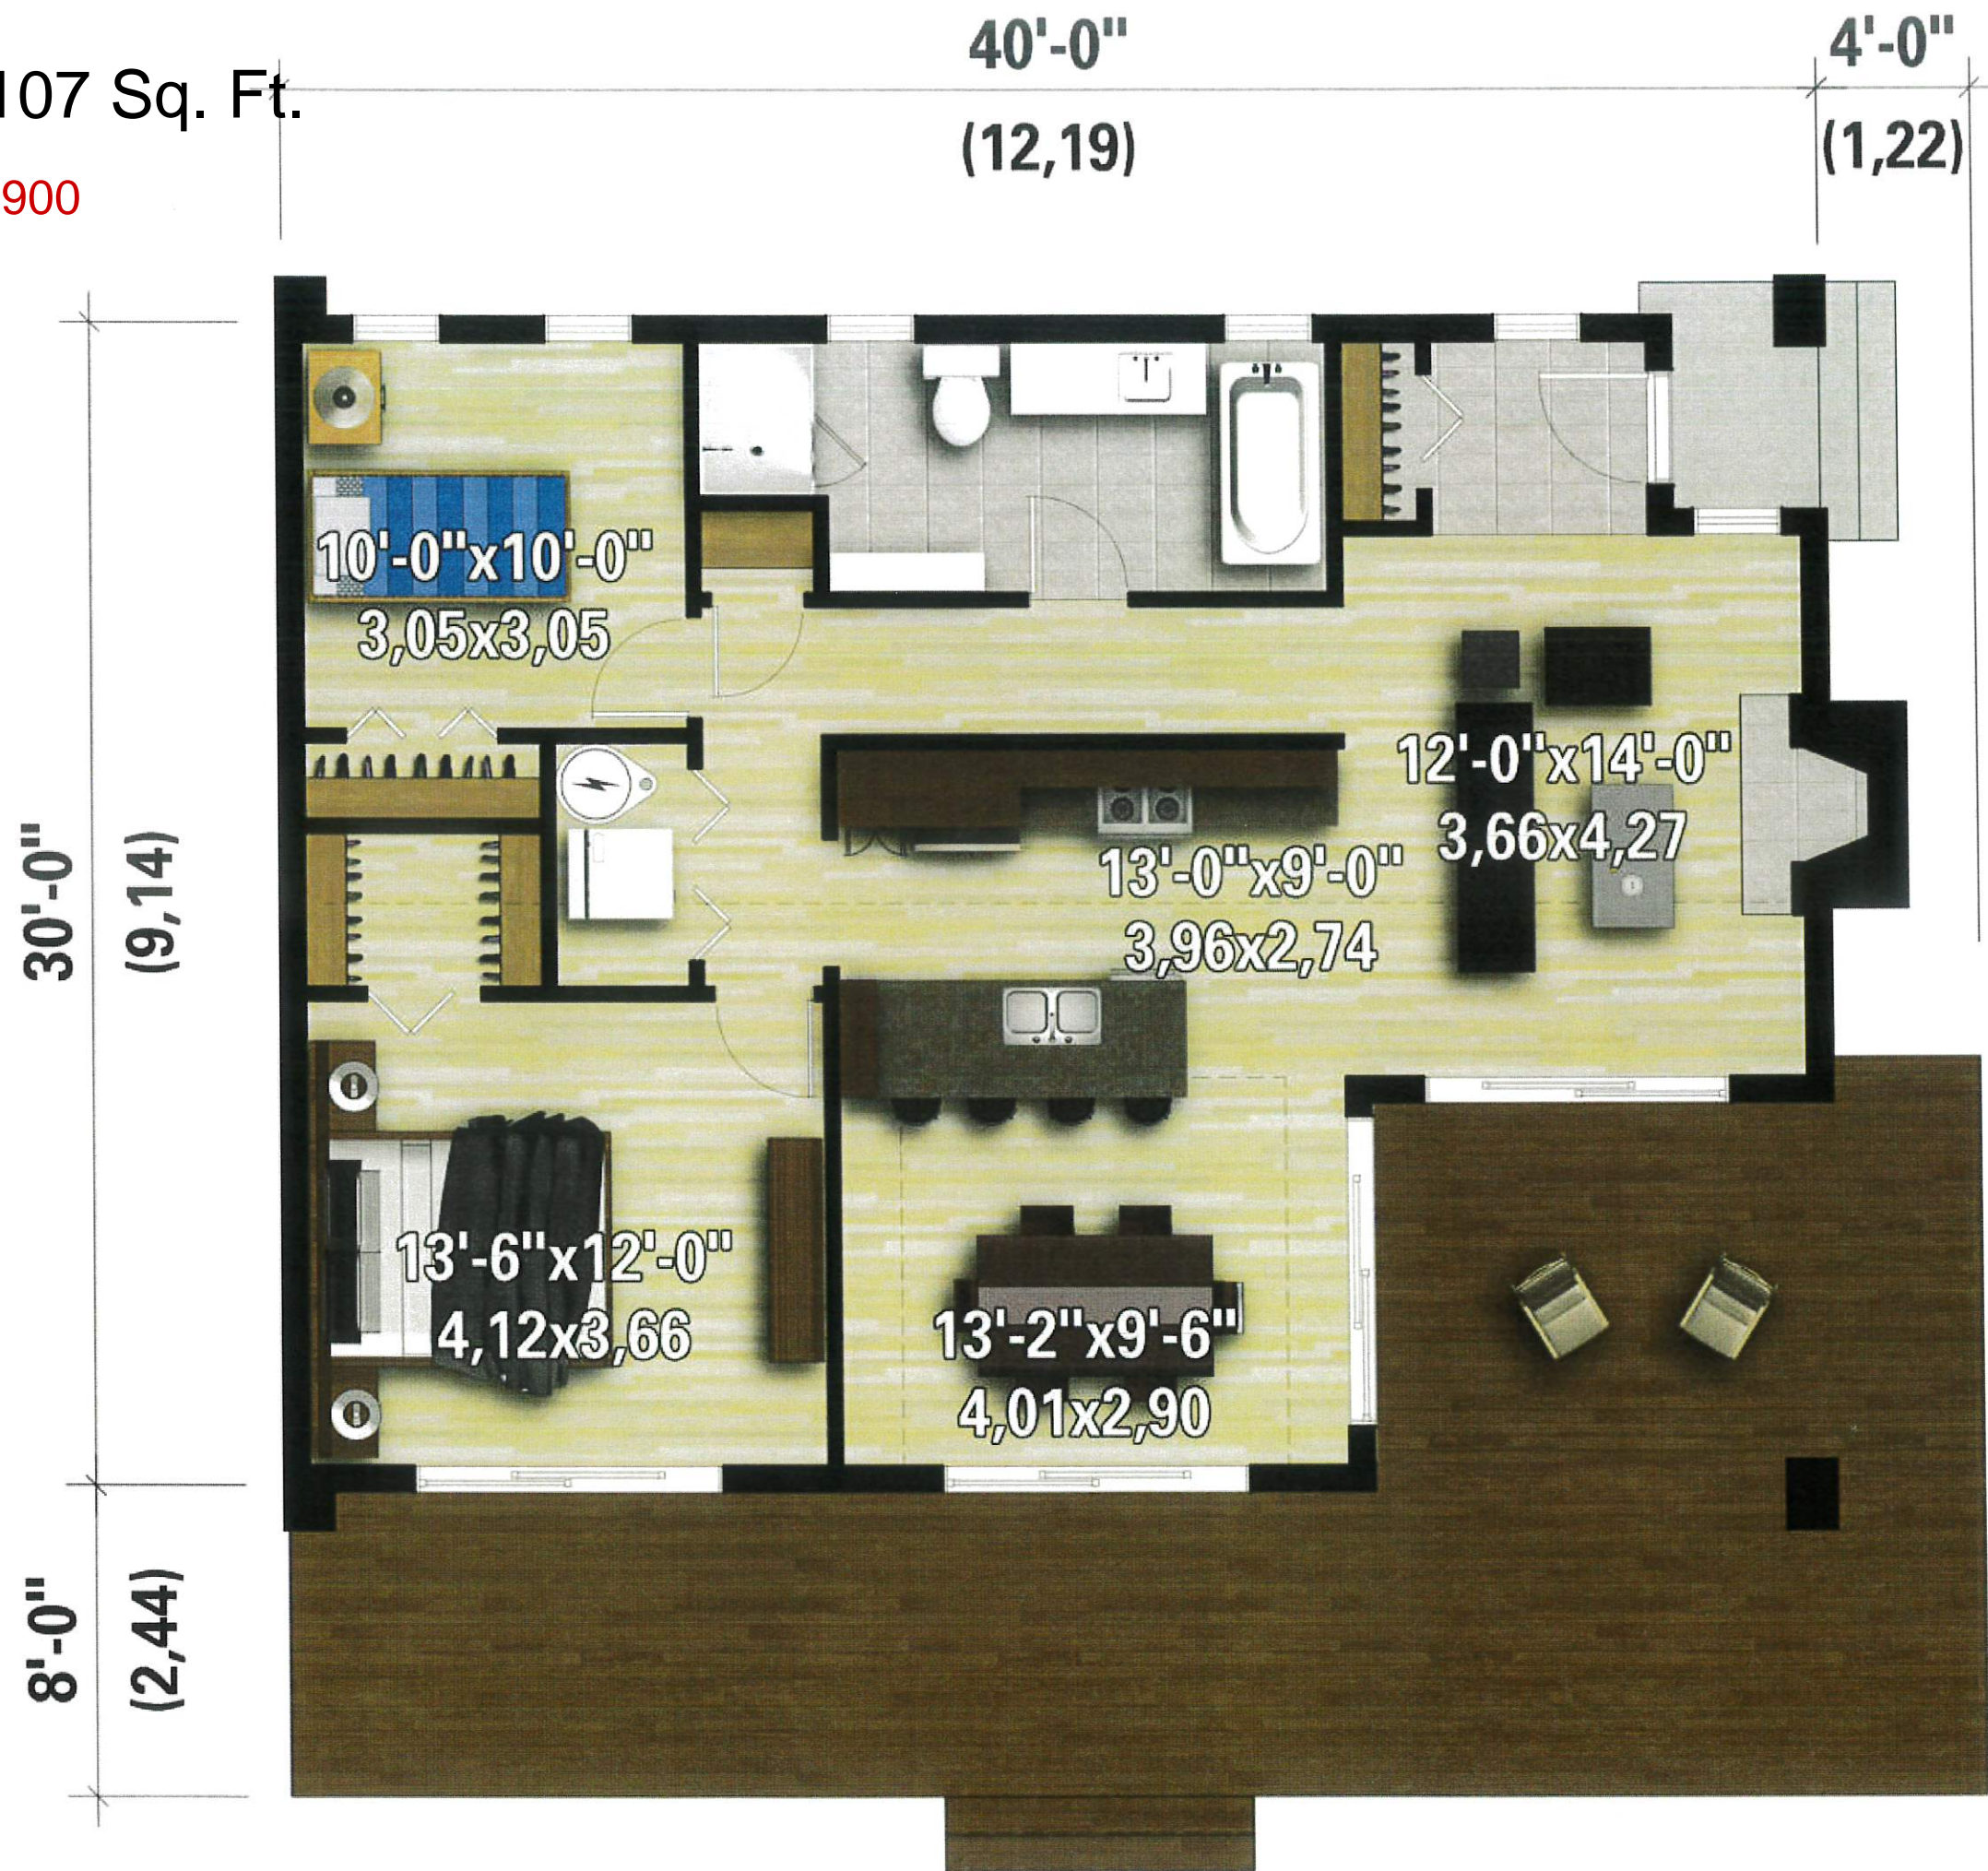

Carter Wood - 528 Sq. Ft.

Starting at \$139,900

The Adyson - 1,559 Sq. Ft.

Starting at \$249,900 (Art Loft Extra)

The Adyson - 1,559 Sq. Ft.

Starting at \$249,900 (Art Loft Extra)

 **AMERICA'S BEST**
HOUSE PLANS
EXCLUSIVE IMAGE

The Adyson - 1,559 Sq. Ft.

Starting at \$249,900 (Art Loft Extra)

The Adyson -
1,559 Sq. Ft.

Starting at \$249,900
(Art Loft Extra)

The Adyson -
1,559 Sq. Ft.

Starting at \$249,900
(Art Loft Extra)

The Adyson -
1,559 Sq. Ft.

Starting at \$249,900
(Art Loft Extra)

UPPER LEVEL LOFT PLAN

Sweet Magnolia - 1,108 Sq. Ft.

Starting at \$179,900 (Fireplace/Chimney Extra)

Sweet Magnolia

Starting at \$179,900
(Fireplace/Chimney Extra)

Connor Stone - 966 Sq. Ft.

Starting at \$175,900

Connor Stone

Starting at \$175,900

Linden View - 1,107 Sq. Ft.

Starting at \$194,900

Linden View - 1107 Sq. Ft.

Starting at \$194,900

Hayes House - 1,105 Sq. Ft.