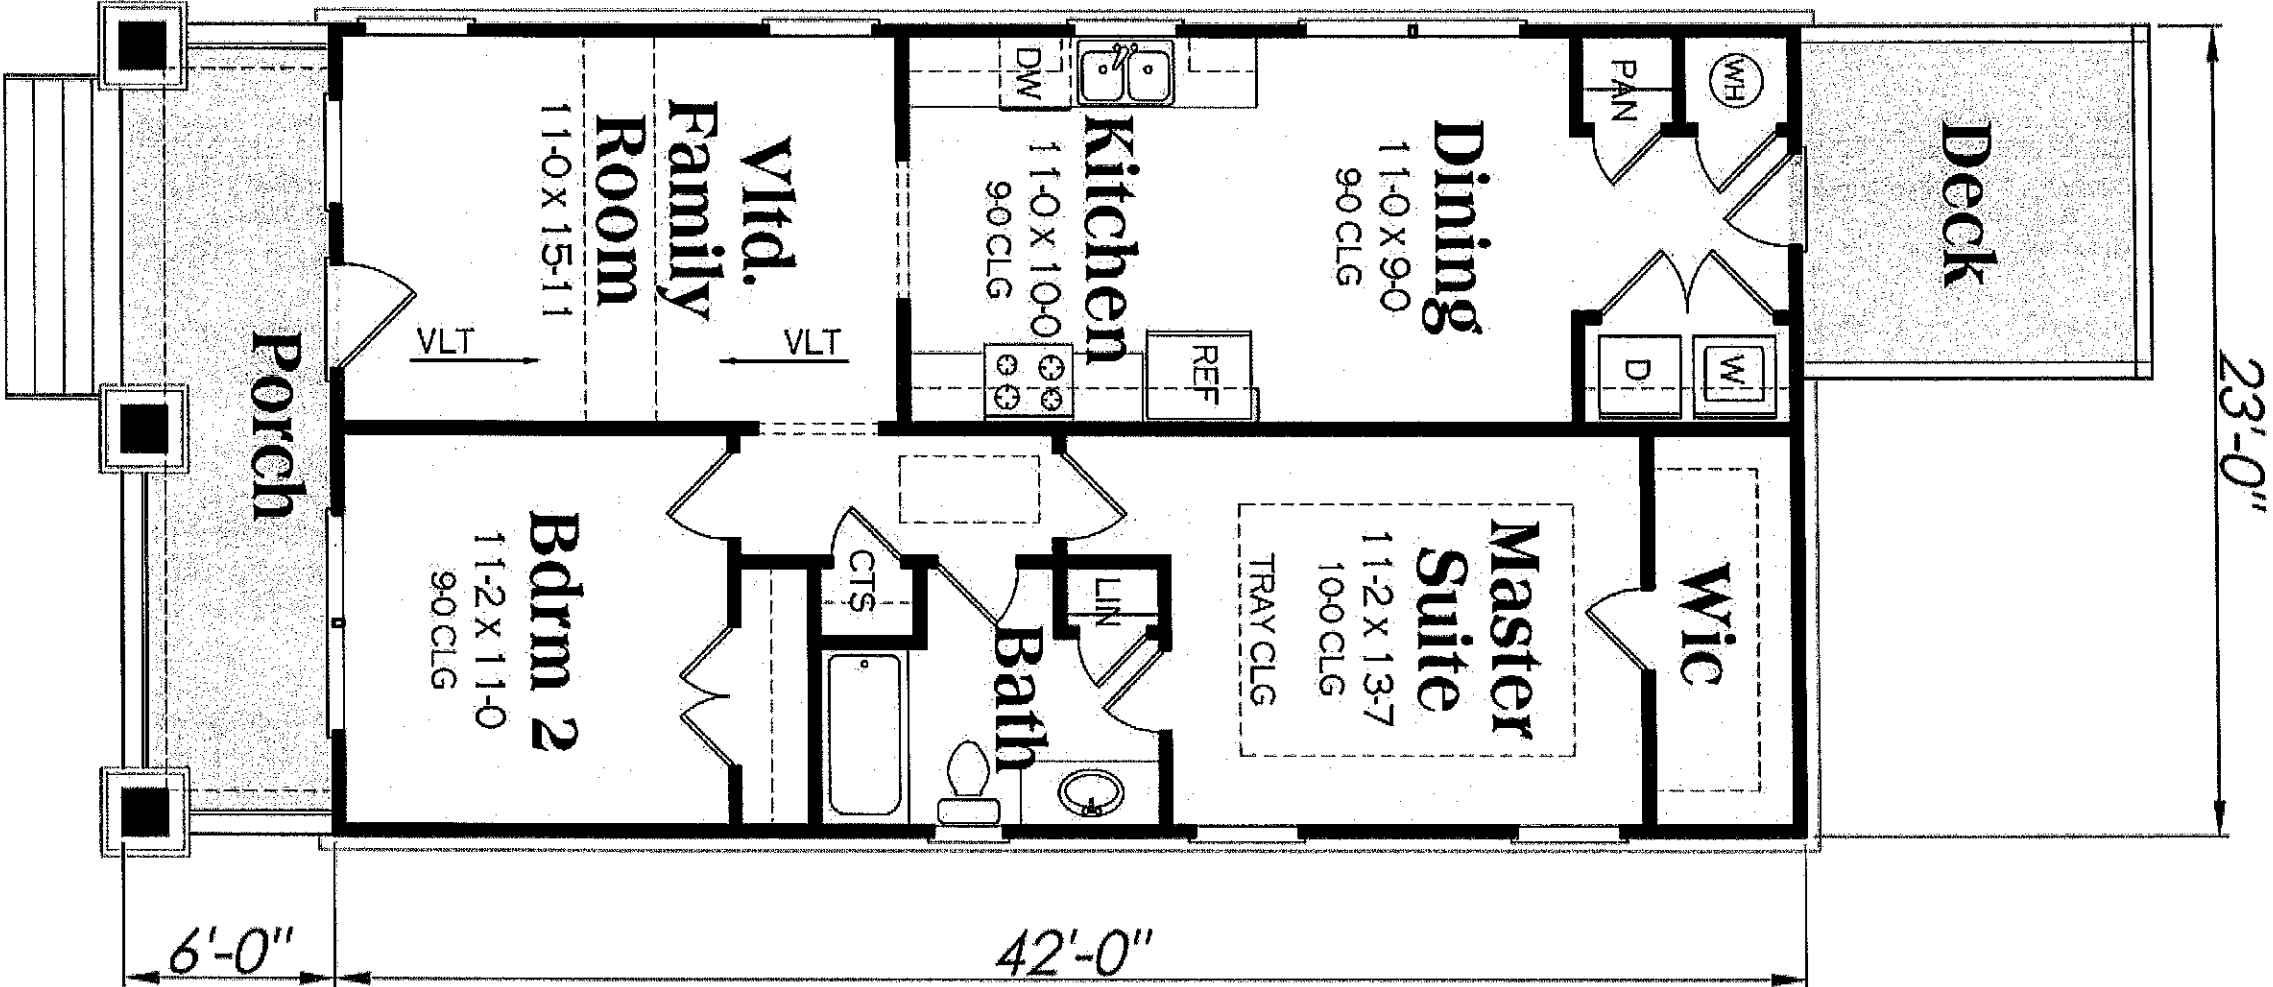

Carter Wood - 528 Sq. Ft.

Starting at \$139,900

The Adyson - 1,559 Sq. Ft.

Starting at \$249,900 (Art Loft Extra)

The Adyson - 1,559 Sq. Ft.

Starting at \$249,900 (Art Loft Extra)

 **AMERICA'S BEST**
HOUSE PLANS
EXCLUSIVE IMAGE

The Adyson - 1,559 Sq. Ft.

Starting at \$249,900 (Art Loft Extra)

The Adyson -
1,559 Sq. Ft.

Starting at \$249,900
(Art Loft Extra)

The Adyson -
1,559 Sq. Ft.

Starting at \$249,900
(Art Loft Extra)

The Adyson -
1,559 Sq. Ft.

Starting at \$249,900
(Art Loft Extra)

UPPER LEVEL LOFT PLAN

Sweet Magnolia - 1,108 Sq. Ft.

Starting at \$179,900 (Fireplace/Chimney Extra)

Sweet Magnolia

Starting at \$179,900
(Fireplace/Chimney Extra)

Connor Stone - 966 Sq. Ft.

Starting at \$175,900

Connor Stone

Starting at \$175,900

Linden View - 1,107 Sq. Ft.

Starting at \$194,900

Linden View - 1107 Sq. Ft.

Starting at \$194,900

Hayes House - 1,105 Sq. Ft.