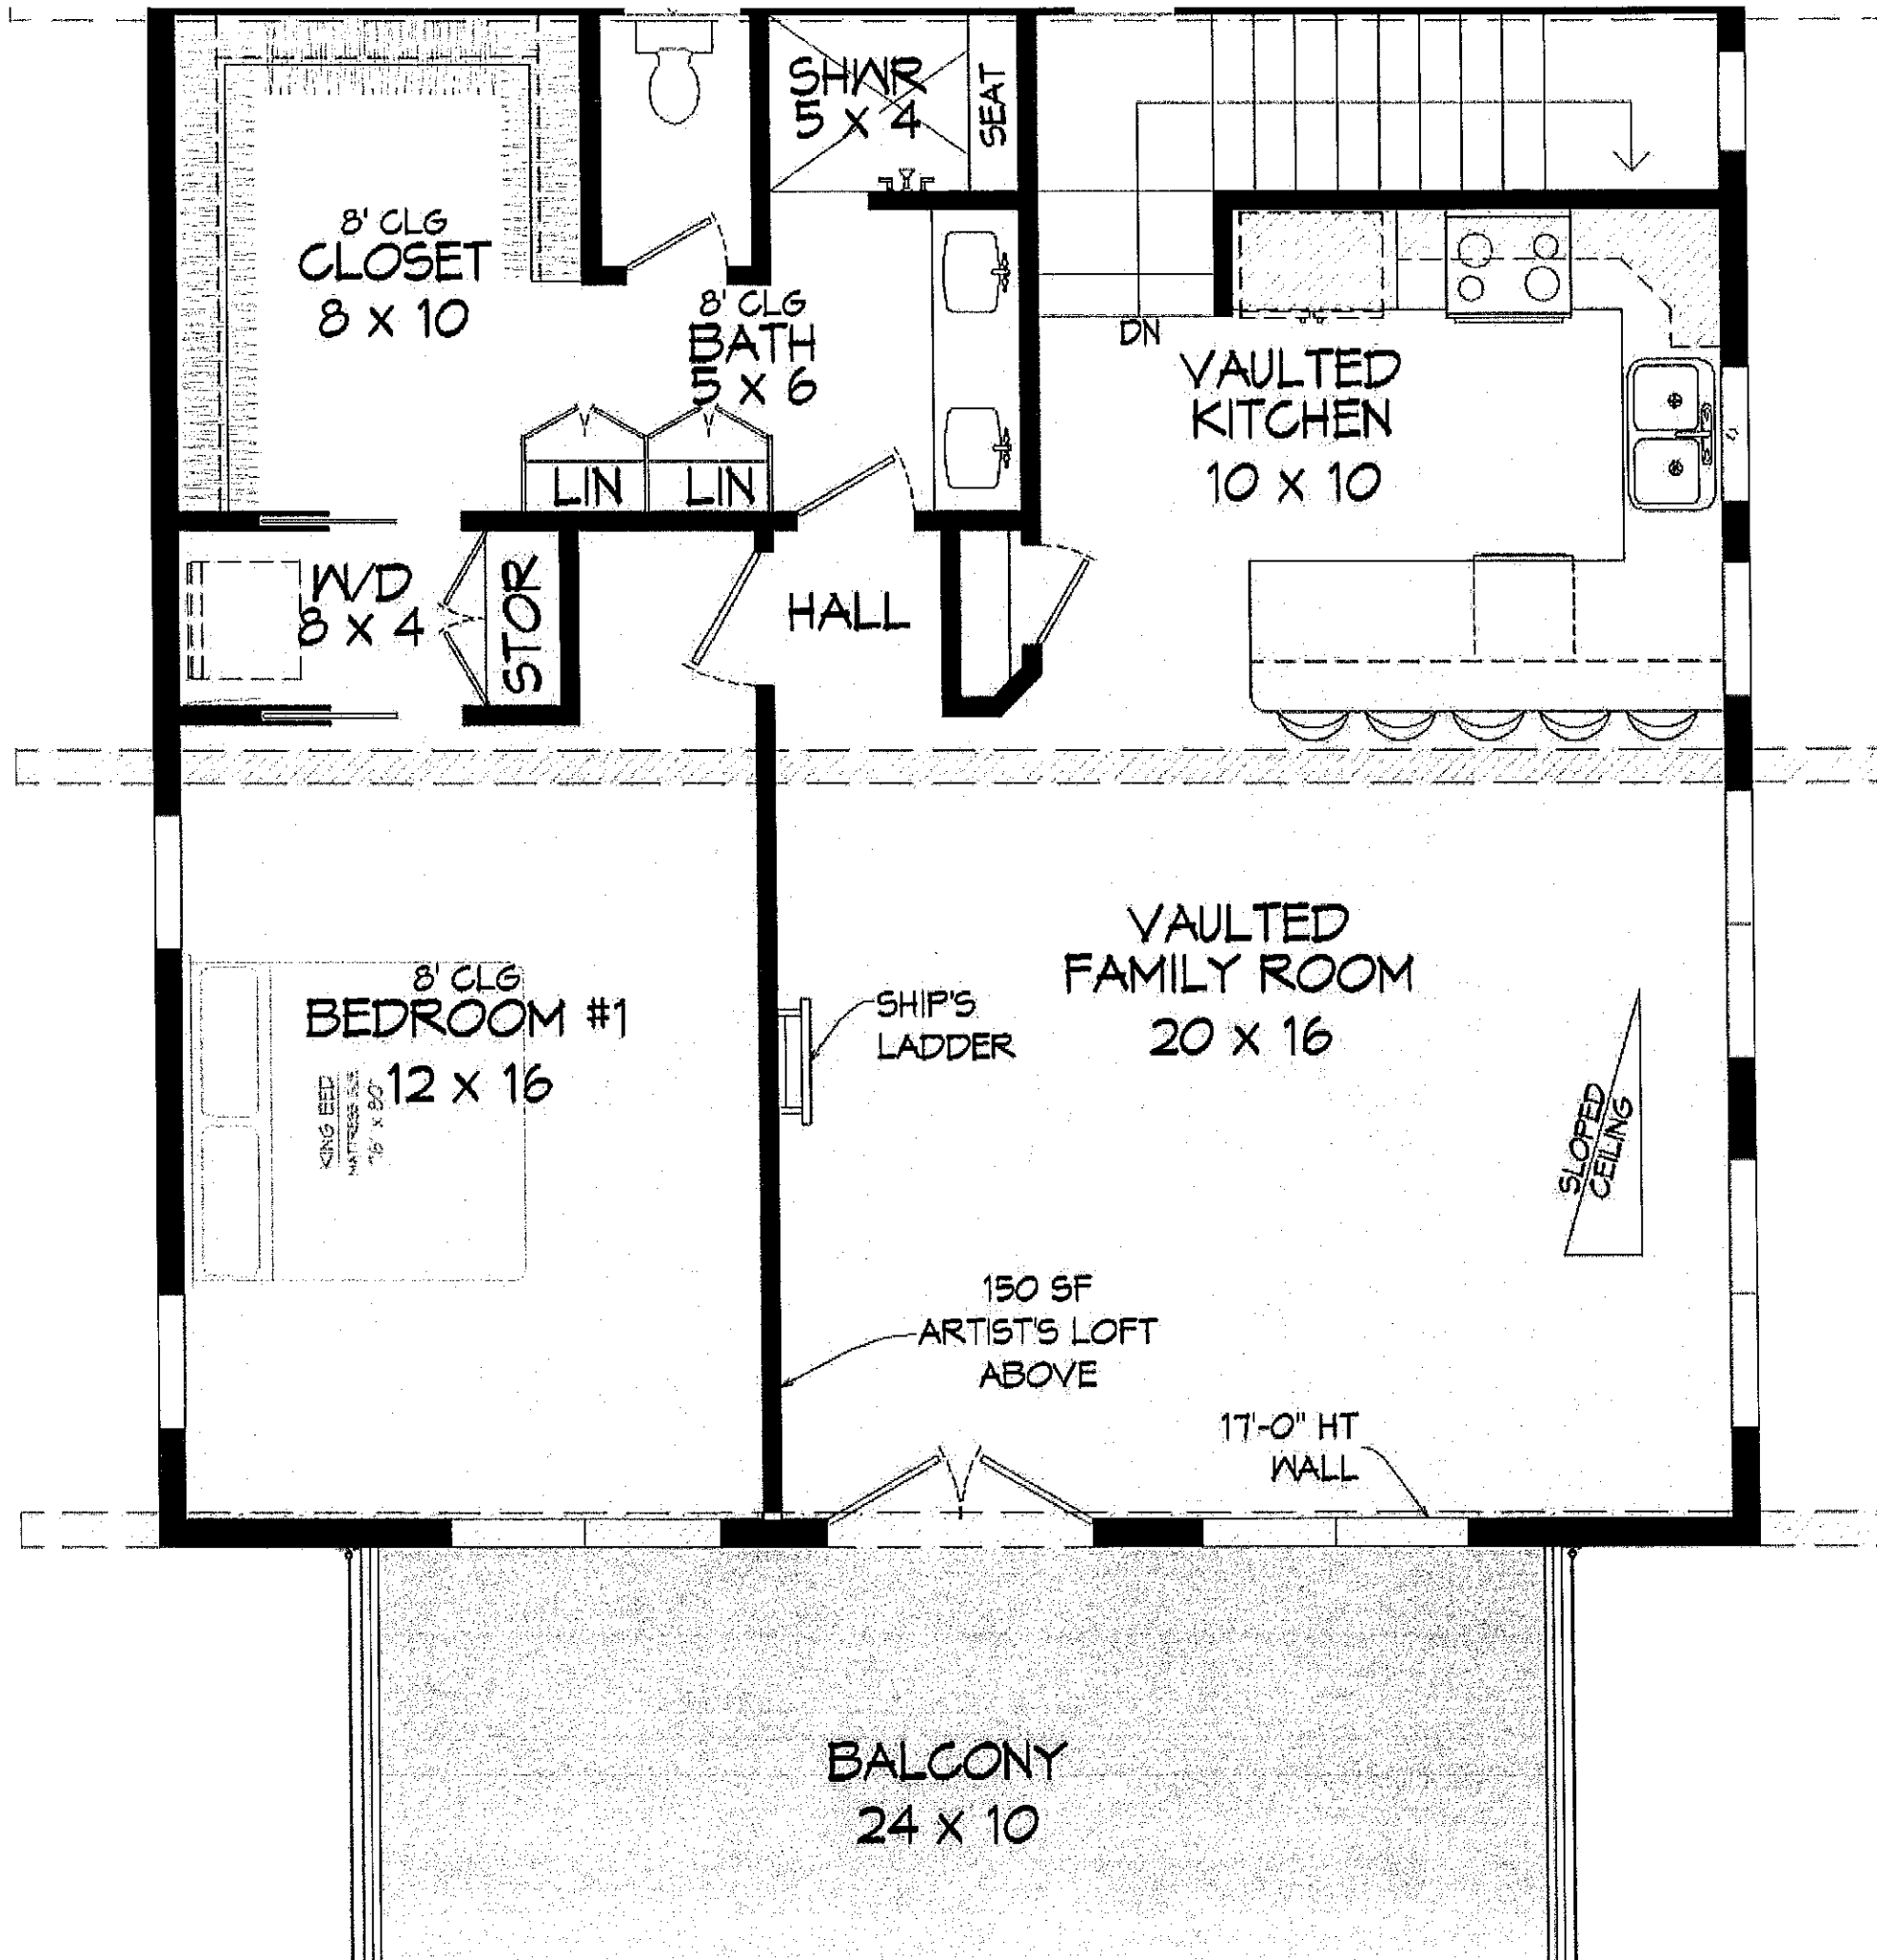

Carter Wood - 528 Sq. Ft.

Starting at \$139,900

The Adyson - 1,559 Sq. Ft.

Starting at \$249,900 (Art Loft Extra)

The Adyson - 1,559 Sq. Ft.

Starting at \$249,900 (Art Loft Extra)

 **AMERICA'S BEST**
HOUSE PLANS
EXCLUSIVE IMAGE

The Adyson - 1,559 Sq. Ft.

Starting at \$249,900 (Art Loft Extra)

The Adyson -
1,559 Sq. Ft.

Starting at \$249,900
(Art Loft Extra)

The Adyson -
1,559 Sq. Ft.

Starting at \$249,900
(Art Loft Extra)

The Adyson -
1,559 Sq. Ft.

Starting at \$249,900
(Art Loft Extra)

UPPER LEVEL LOFT PLAN

Sweet Magnolia - 1,108 Sq. Ft.

Starting at \$179,900 (Fireplace/Chimney Extra)

Sweet Magnolia

Starting at \$179,900
(Fireplace/Chimney Extra)

Connor Stone - 966 Sq. Ft.

Starting at \$175,900

Connor Stone

Starting at \$175,900

Linden View - 1,107 Sq. Ft.

Starting at \$194,900

Linden View - 1107 Sq. Ft.

Starting at \$194,900

Hayes House - 1,105 Sq. Ft.