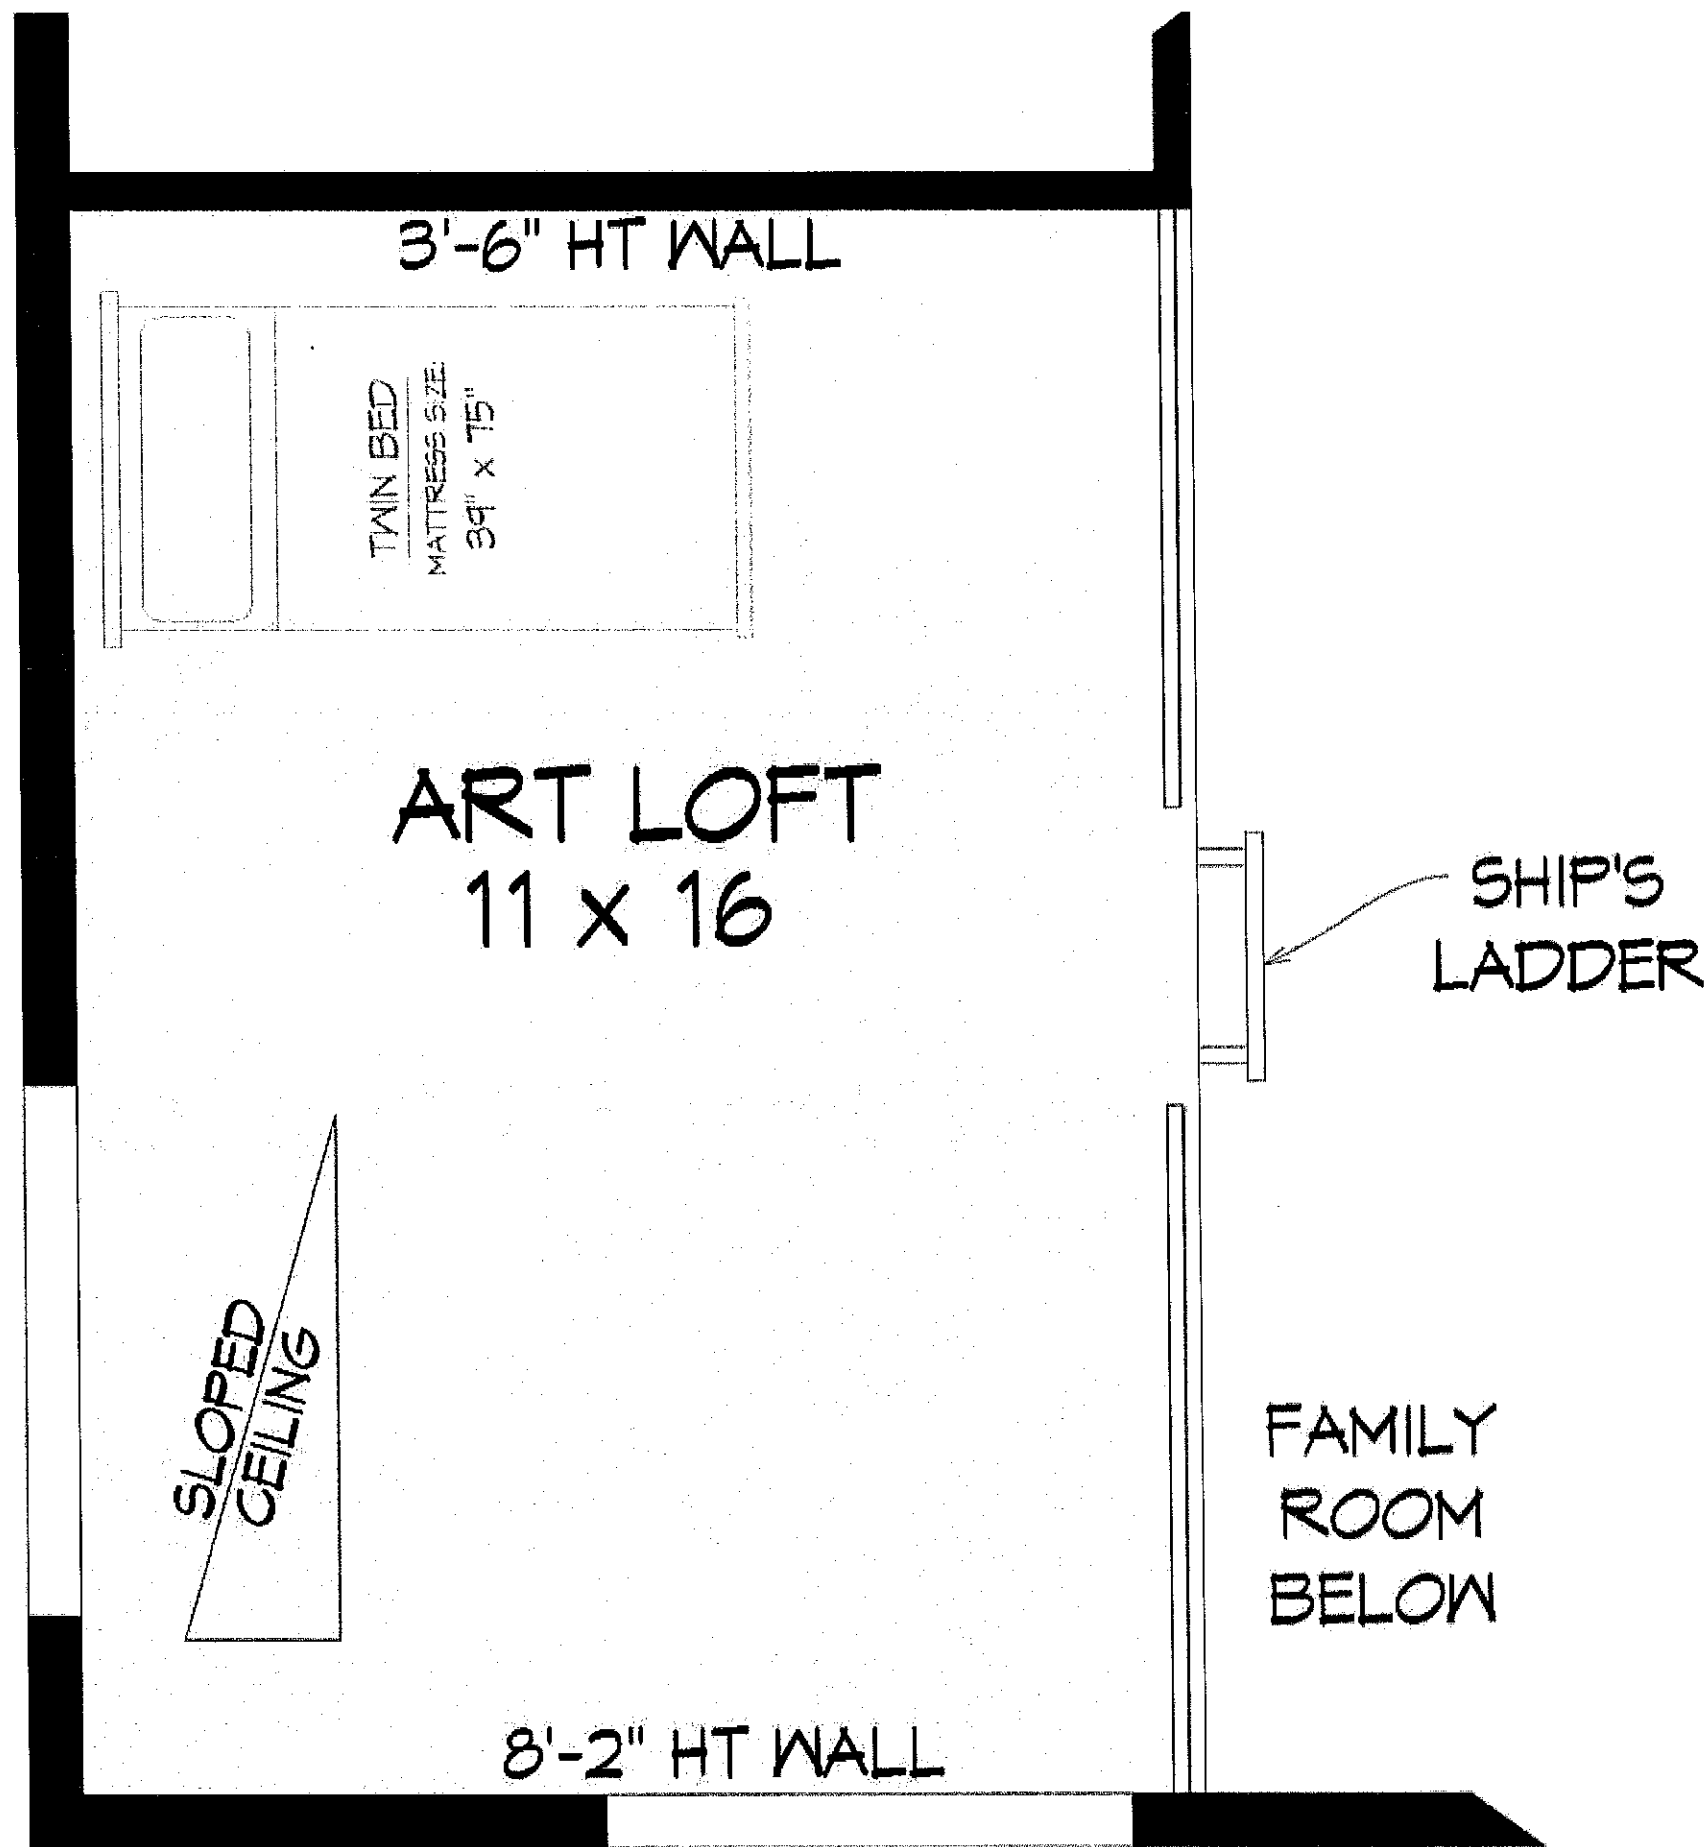

Carter Wood - 528 Sq. Ft.

Starting at \$139,900

The Adyson - 1,559 Sq. Ft.

Starting at \$249,900 (Art Loft Extra)

The Adyson - 1,559 Sq. Ft.

Starting at \$249,900 (Art Loft Extra)

 **AMERICA'S BEST**
HOUSE PLANS
EXCLUSIVE IMAGE

The Adyson - 1,559 Sq. Ft.

Starting at \$249,900 (Art Loft Extra)

The Adyson -
1,559 Sq. Ft.

Starting at \$249,900
(Art Loft Extra)

The Adyson -
1,559 Sq. Ft.

Starting at \$249,900
(Art Loft Extra)

The Adyson -
1,559 Sq. Ft.

Starting at \$249,900
(Art Loft Extra)

UPPER LEVEL LOFT PLAN

Sweet Magnolia - 1,108 Sq. Ft.

Starting at \$179,900 (Fireplace/Chimney Extra)

Sweet Magnolia

Starting at \$179,900
(Fireplace/Chimney Extra)

Connor Stone - 966 Sq. Ft.

Starting at \$175,900

Connor Stone

Starting at \$175,900

Linden View - 1,107 Sq. Ft.

Starting at \$194,900

Linden View - 1107 Sq. Ft.

Starting at \$194,900

Hayes House - 1,105 Sq. Ft.