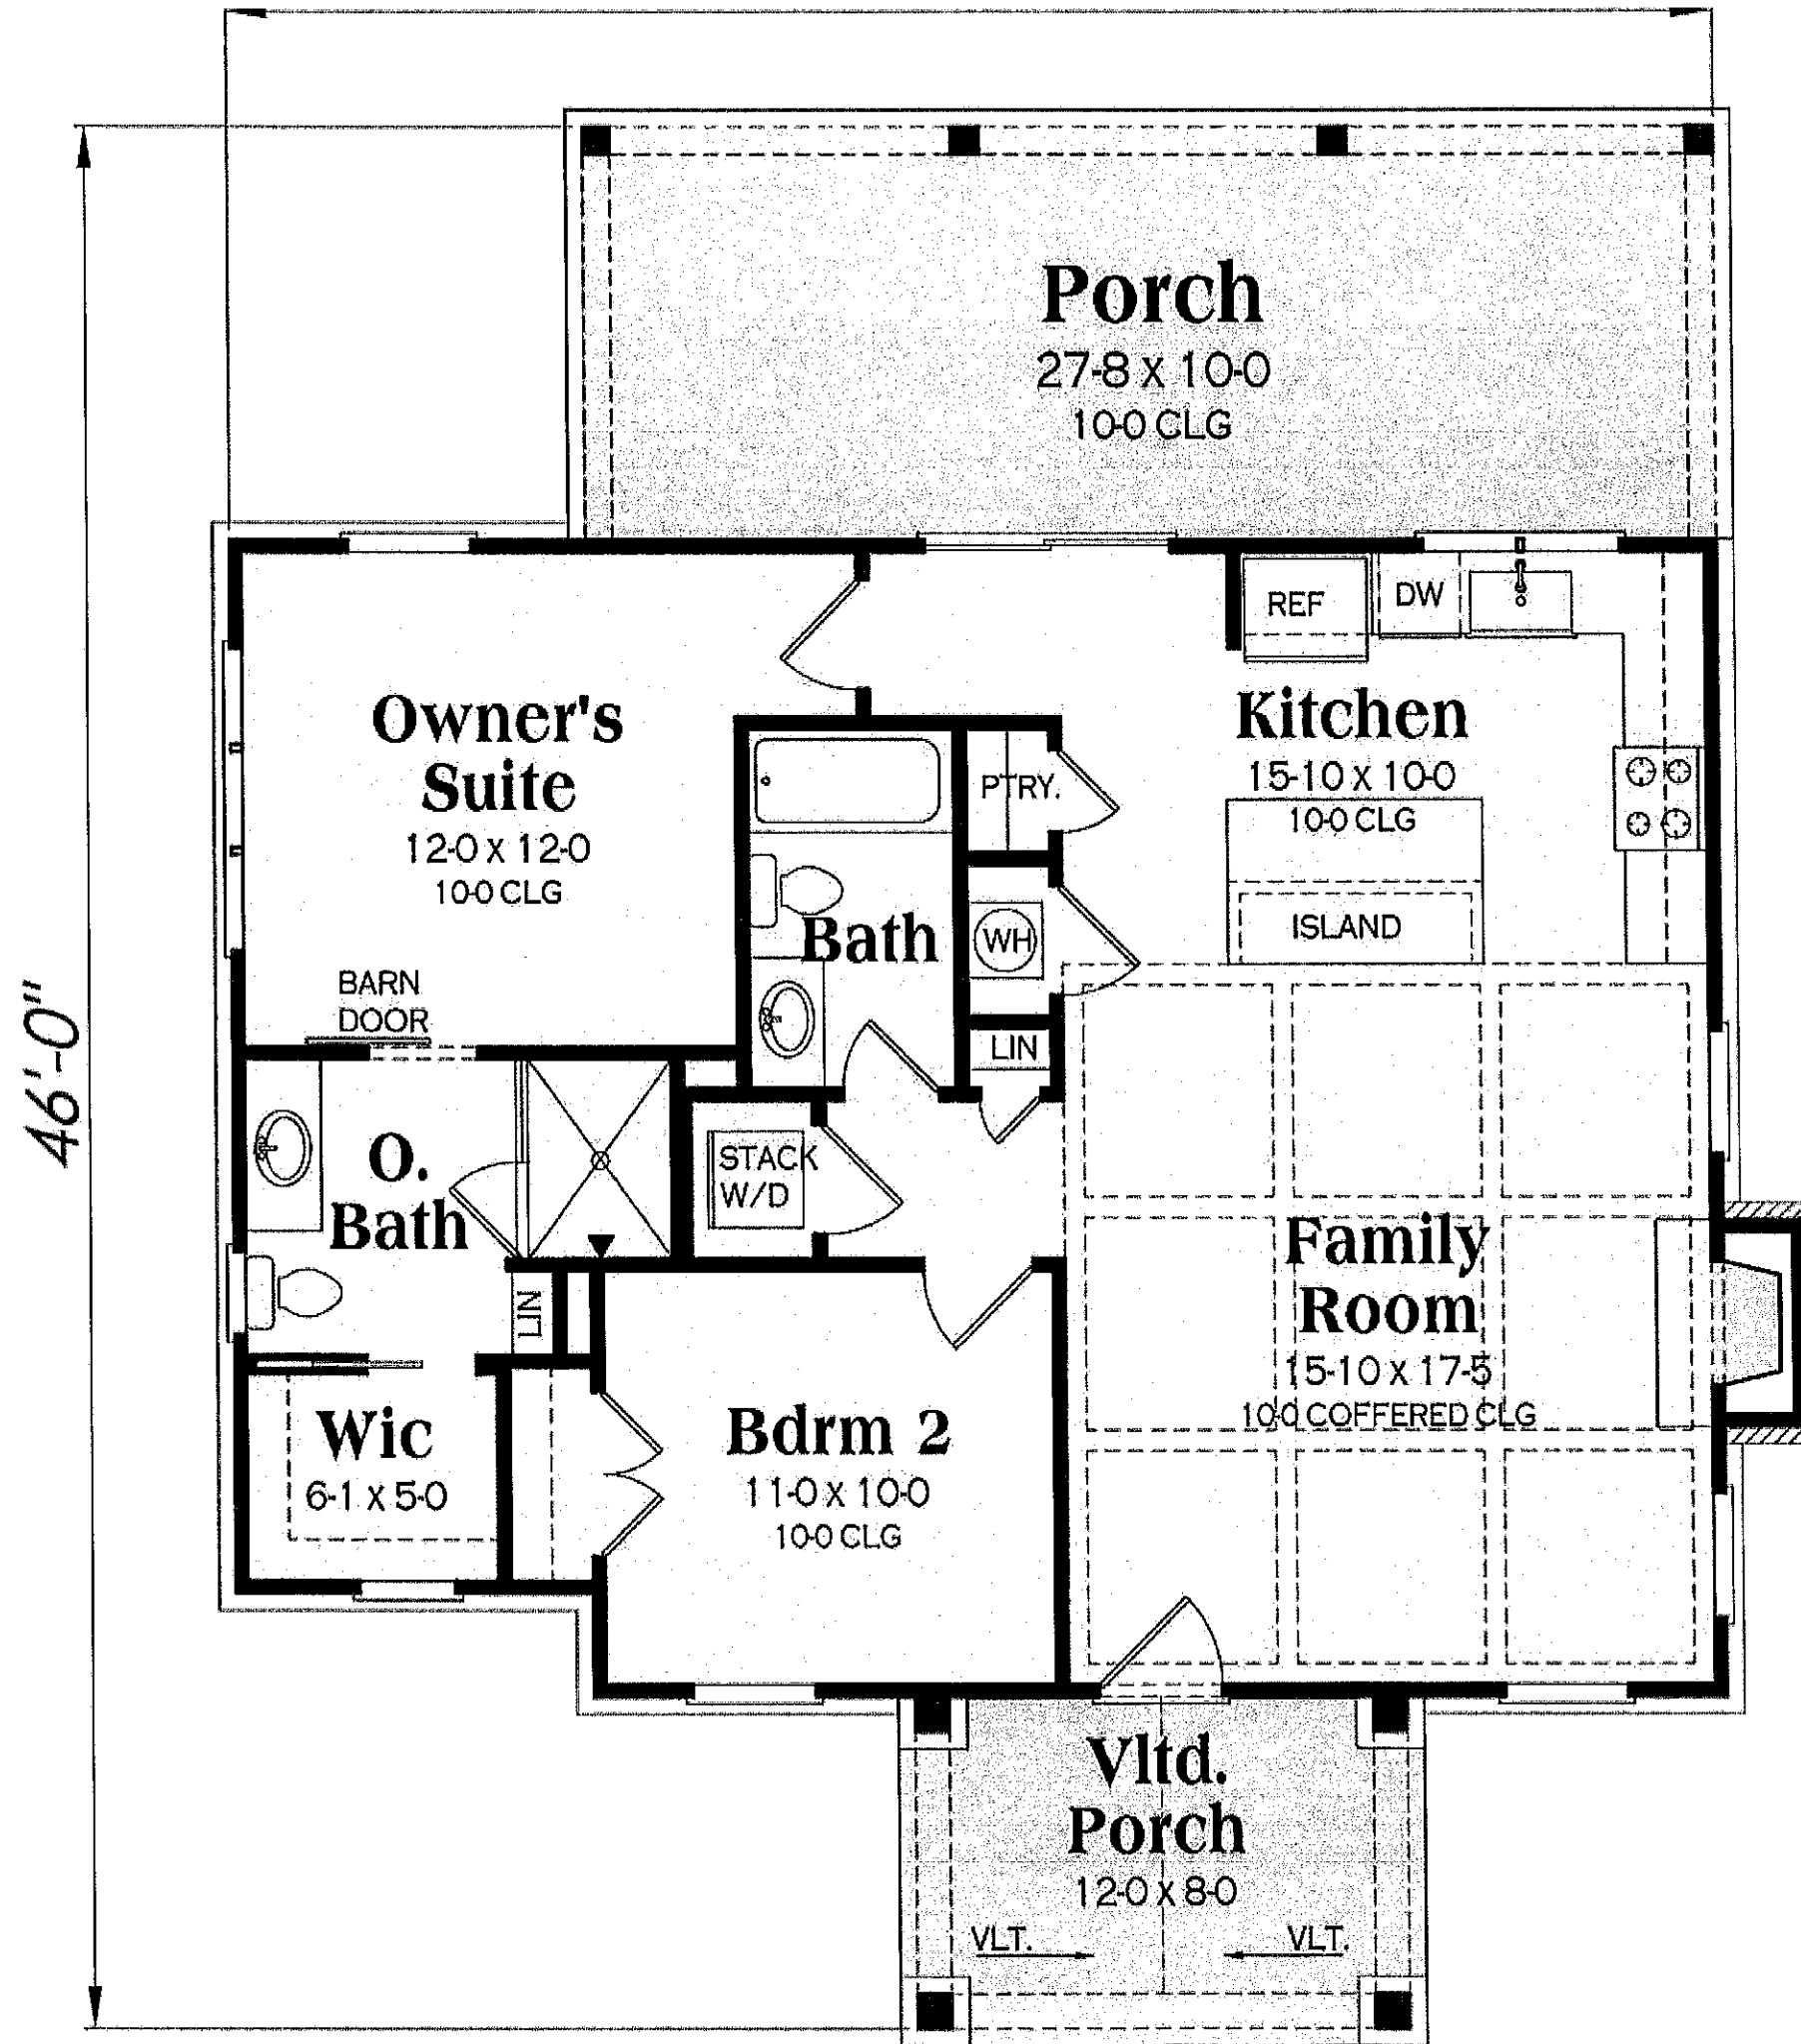

Carter Wood - 528 Sq. Ft.

Starting at \$139,900

The Adyson - 1,559 Sq. Ft.

Starting at \$249,900 (Art Loft Extra)

The Adyson - 1,559 Sq. Ft.

Starting at \$249,900 (Art Loft Extra)

 **AMERICA'S BEST**
HOUSE PLANS
EXCLUSIVE IMAGE

The Adyson - 1,559 Sq. Ft.

Starting at \$249,900 (Art Loft Extra)

The Adyson -
1,559 Sq. Ft.

Starting at \$249,900
(Art Loft Extra)

The Adyson -
1,559 Sq. Ft.

Starting at \$249,900
(Art Loft Extra)

The Adyson -
1,559 Sq. Ft.

Starting at \$249,900
(Art Loft Extra)

UPPER LEVEL LOFT PLAN

Sweet Magnolia - 1,108 Sq. Ft.

Starting at \$179,900 (Fireplace/Chimney Extra)

Sweet Magnolia

Starting at \$179,900
(Fireplace/Chimney Extra)

Connor Stone - 966 Sq. Ft.

Starting at \$175,900

Connor Stone

Starting at \$175,900

Linden View - 1,107 Sq. Ft.

Starting at \$194,900

Linden View - 1107 Sq. Ft.

Starting at \$194,900

Hayes House - 1,105 Sq. Ft.